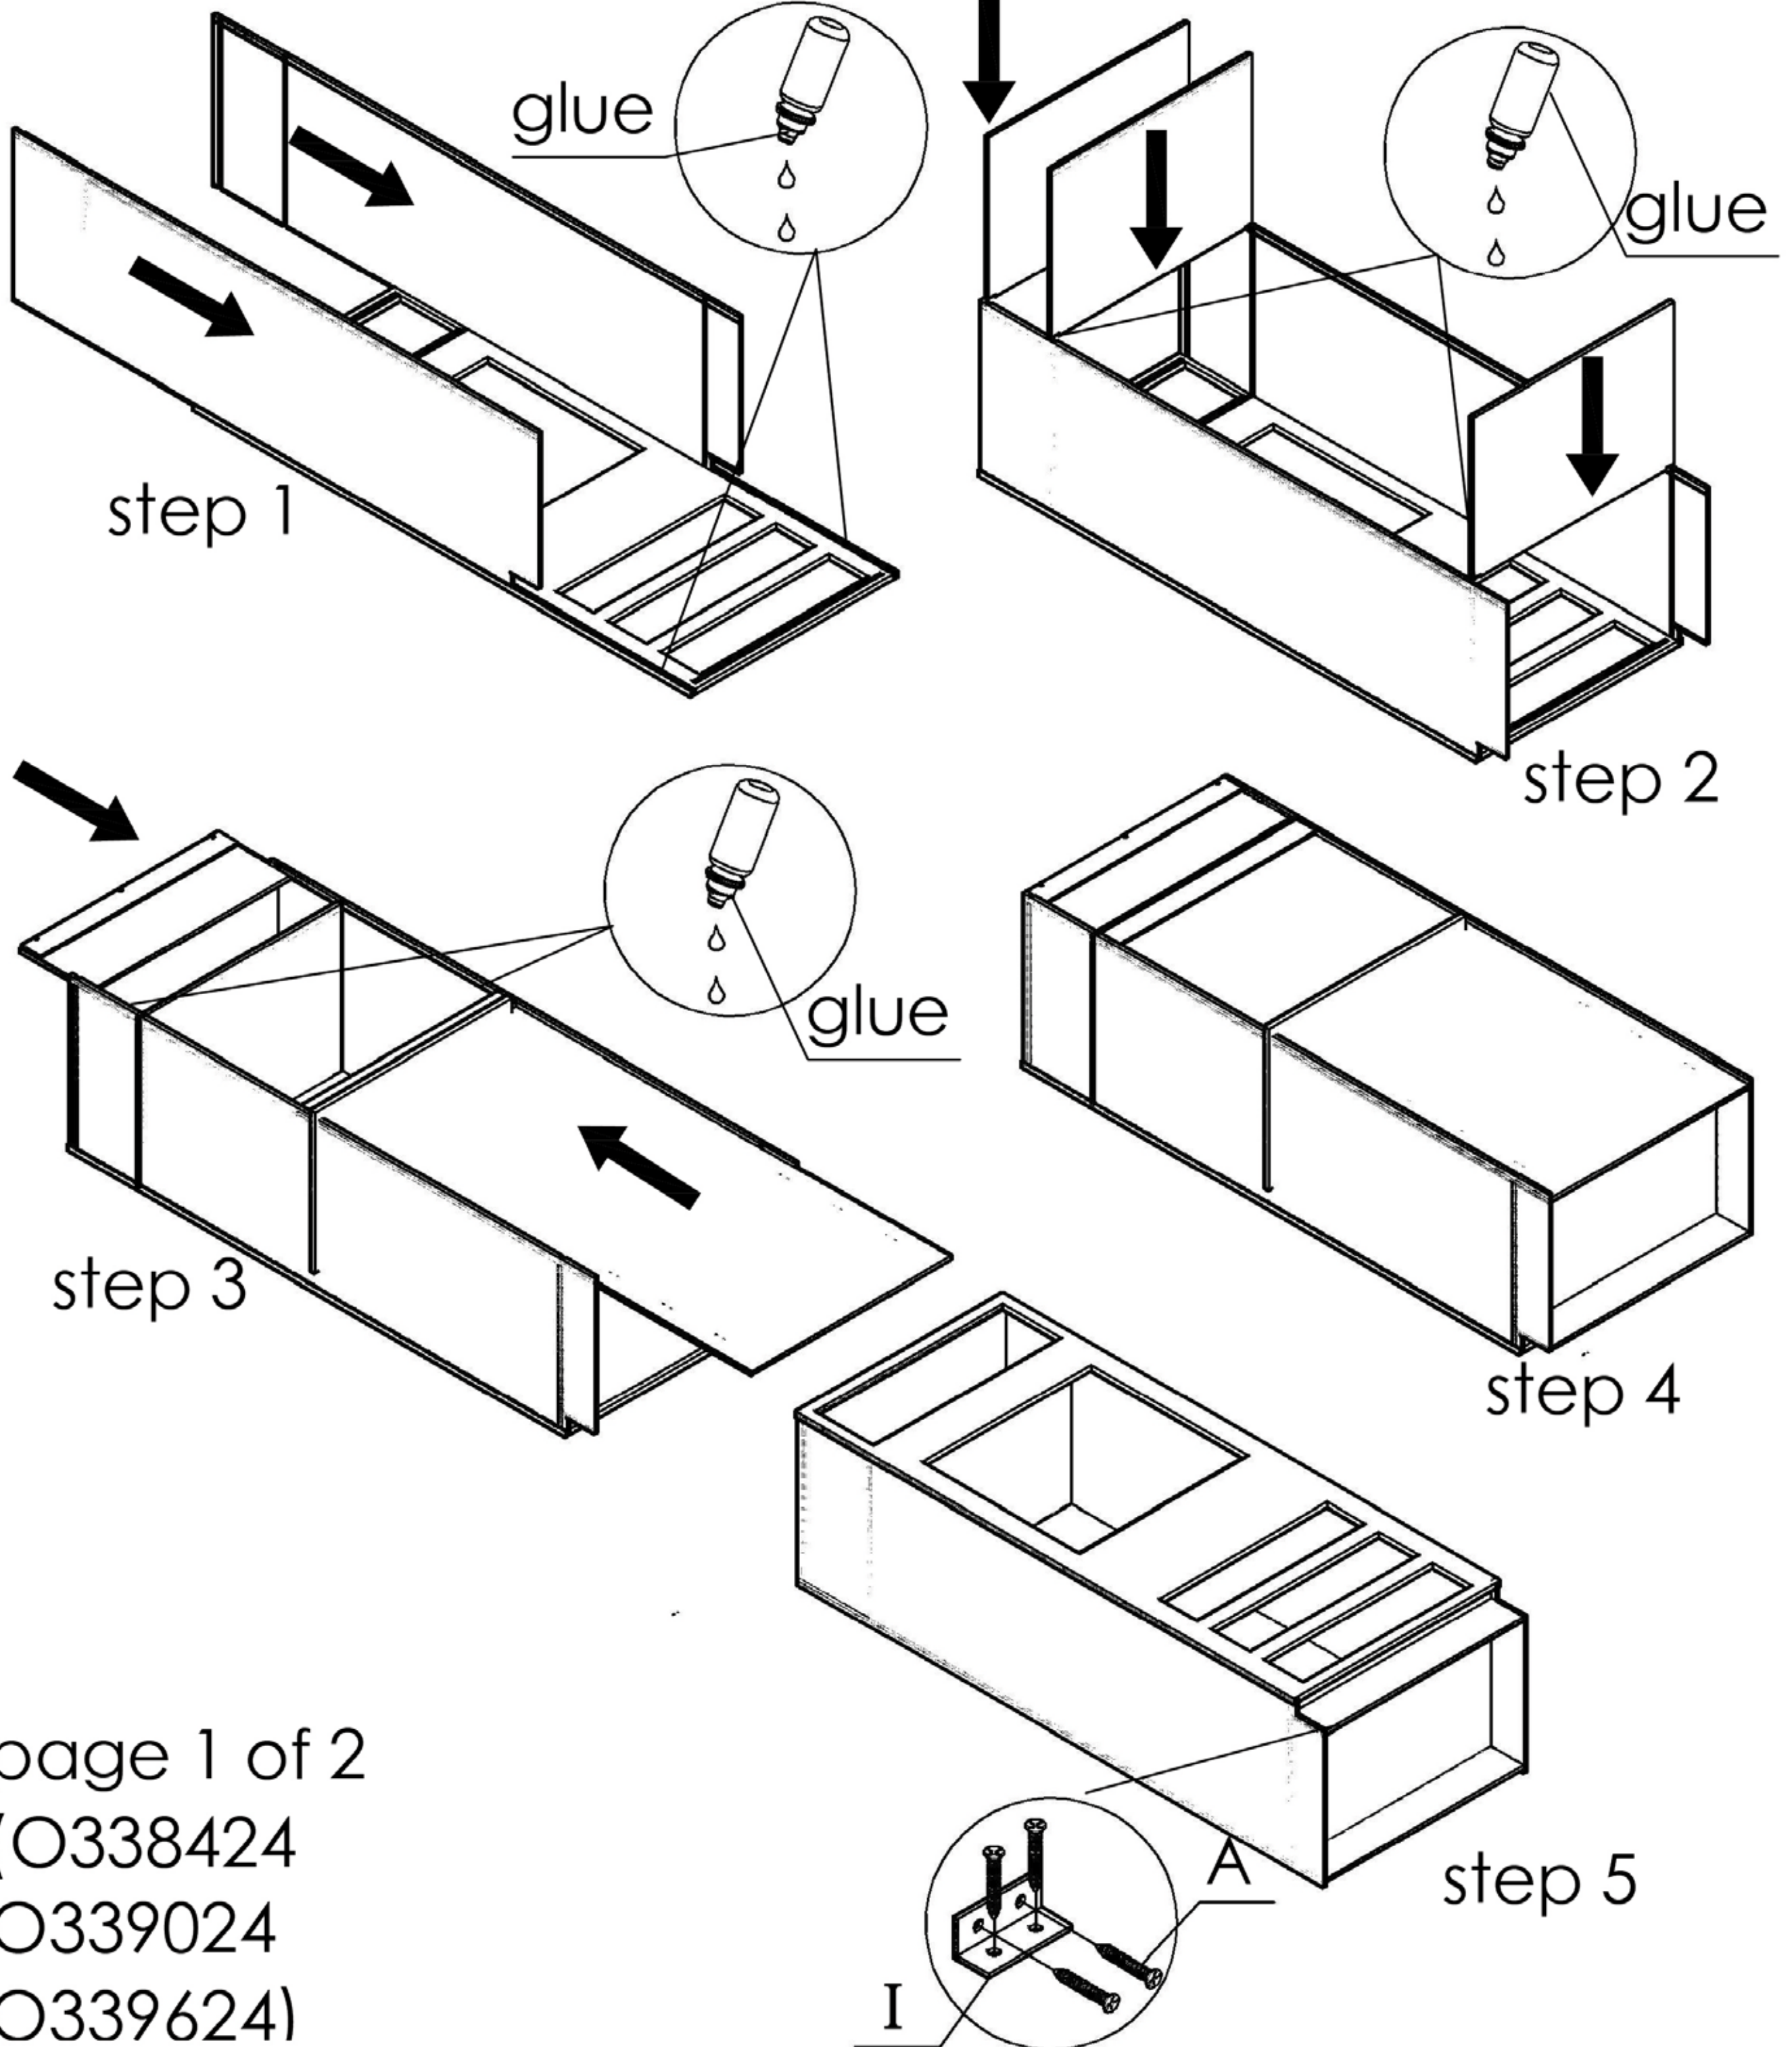

Assembly instructions

No	Picture	Specification	Qty	No	Picture	Specification	Qty
A		Screw $\varnothing 3 \times 1/2$"	32	G		Drawer Glides	6
B		Screw $\varnothing 3 \times 5/8$"	8	H		Glide Connector	6
C		Screw $\varnothing 4 \times 5/8$"	4	I		Metal Clip	2
D		Screw $\varnothing 4 \times 1 \frac{3}{16}$"	3	J		Bumper	16
E		Higes	4				
F		L Bracket	6