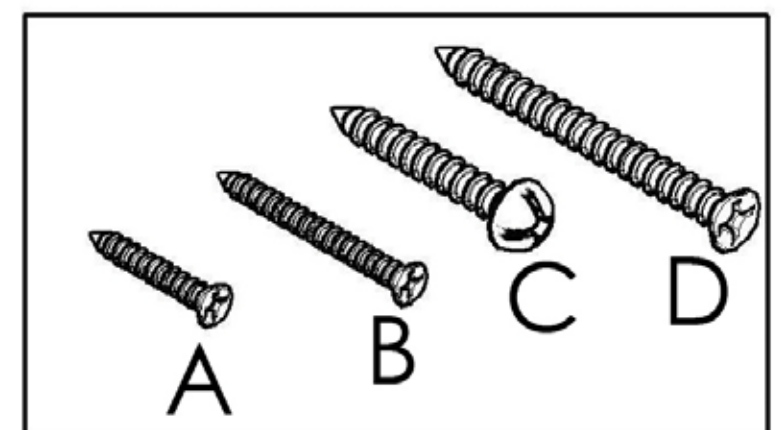

Assembly instructions

No	Picture	Specification	Qty	No	Picture	Specification	Qty
A		Screw $\varnothing 3 \times 1/2$"	32	E		Metal Clip	4
B		Screw $\varnothing 3 \times 5/8$"	10	F		Hinges	5
C		Screw $\varnothing 4 \times 5/8$"	5	G		Bumper	4
D		Screw $\varnothing 4 \times 1 \frac{3}{16}$"	3	H		Shelf Clip	20