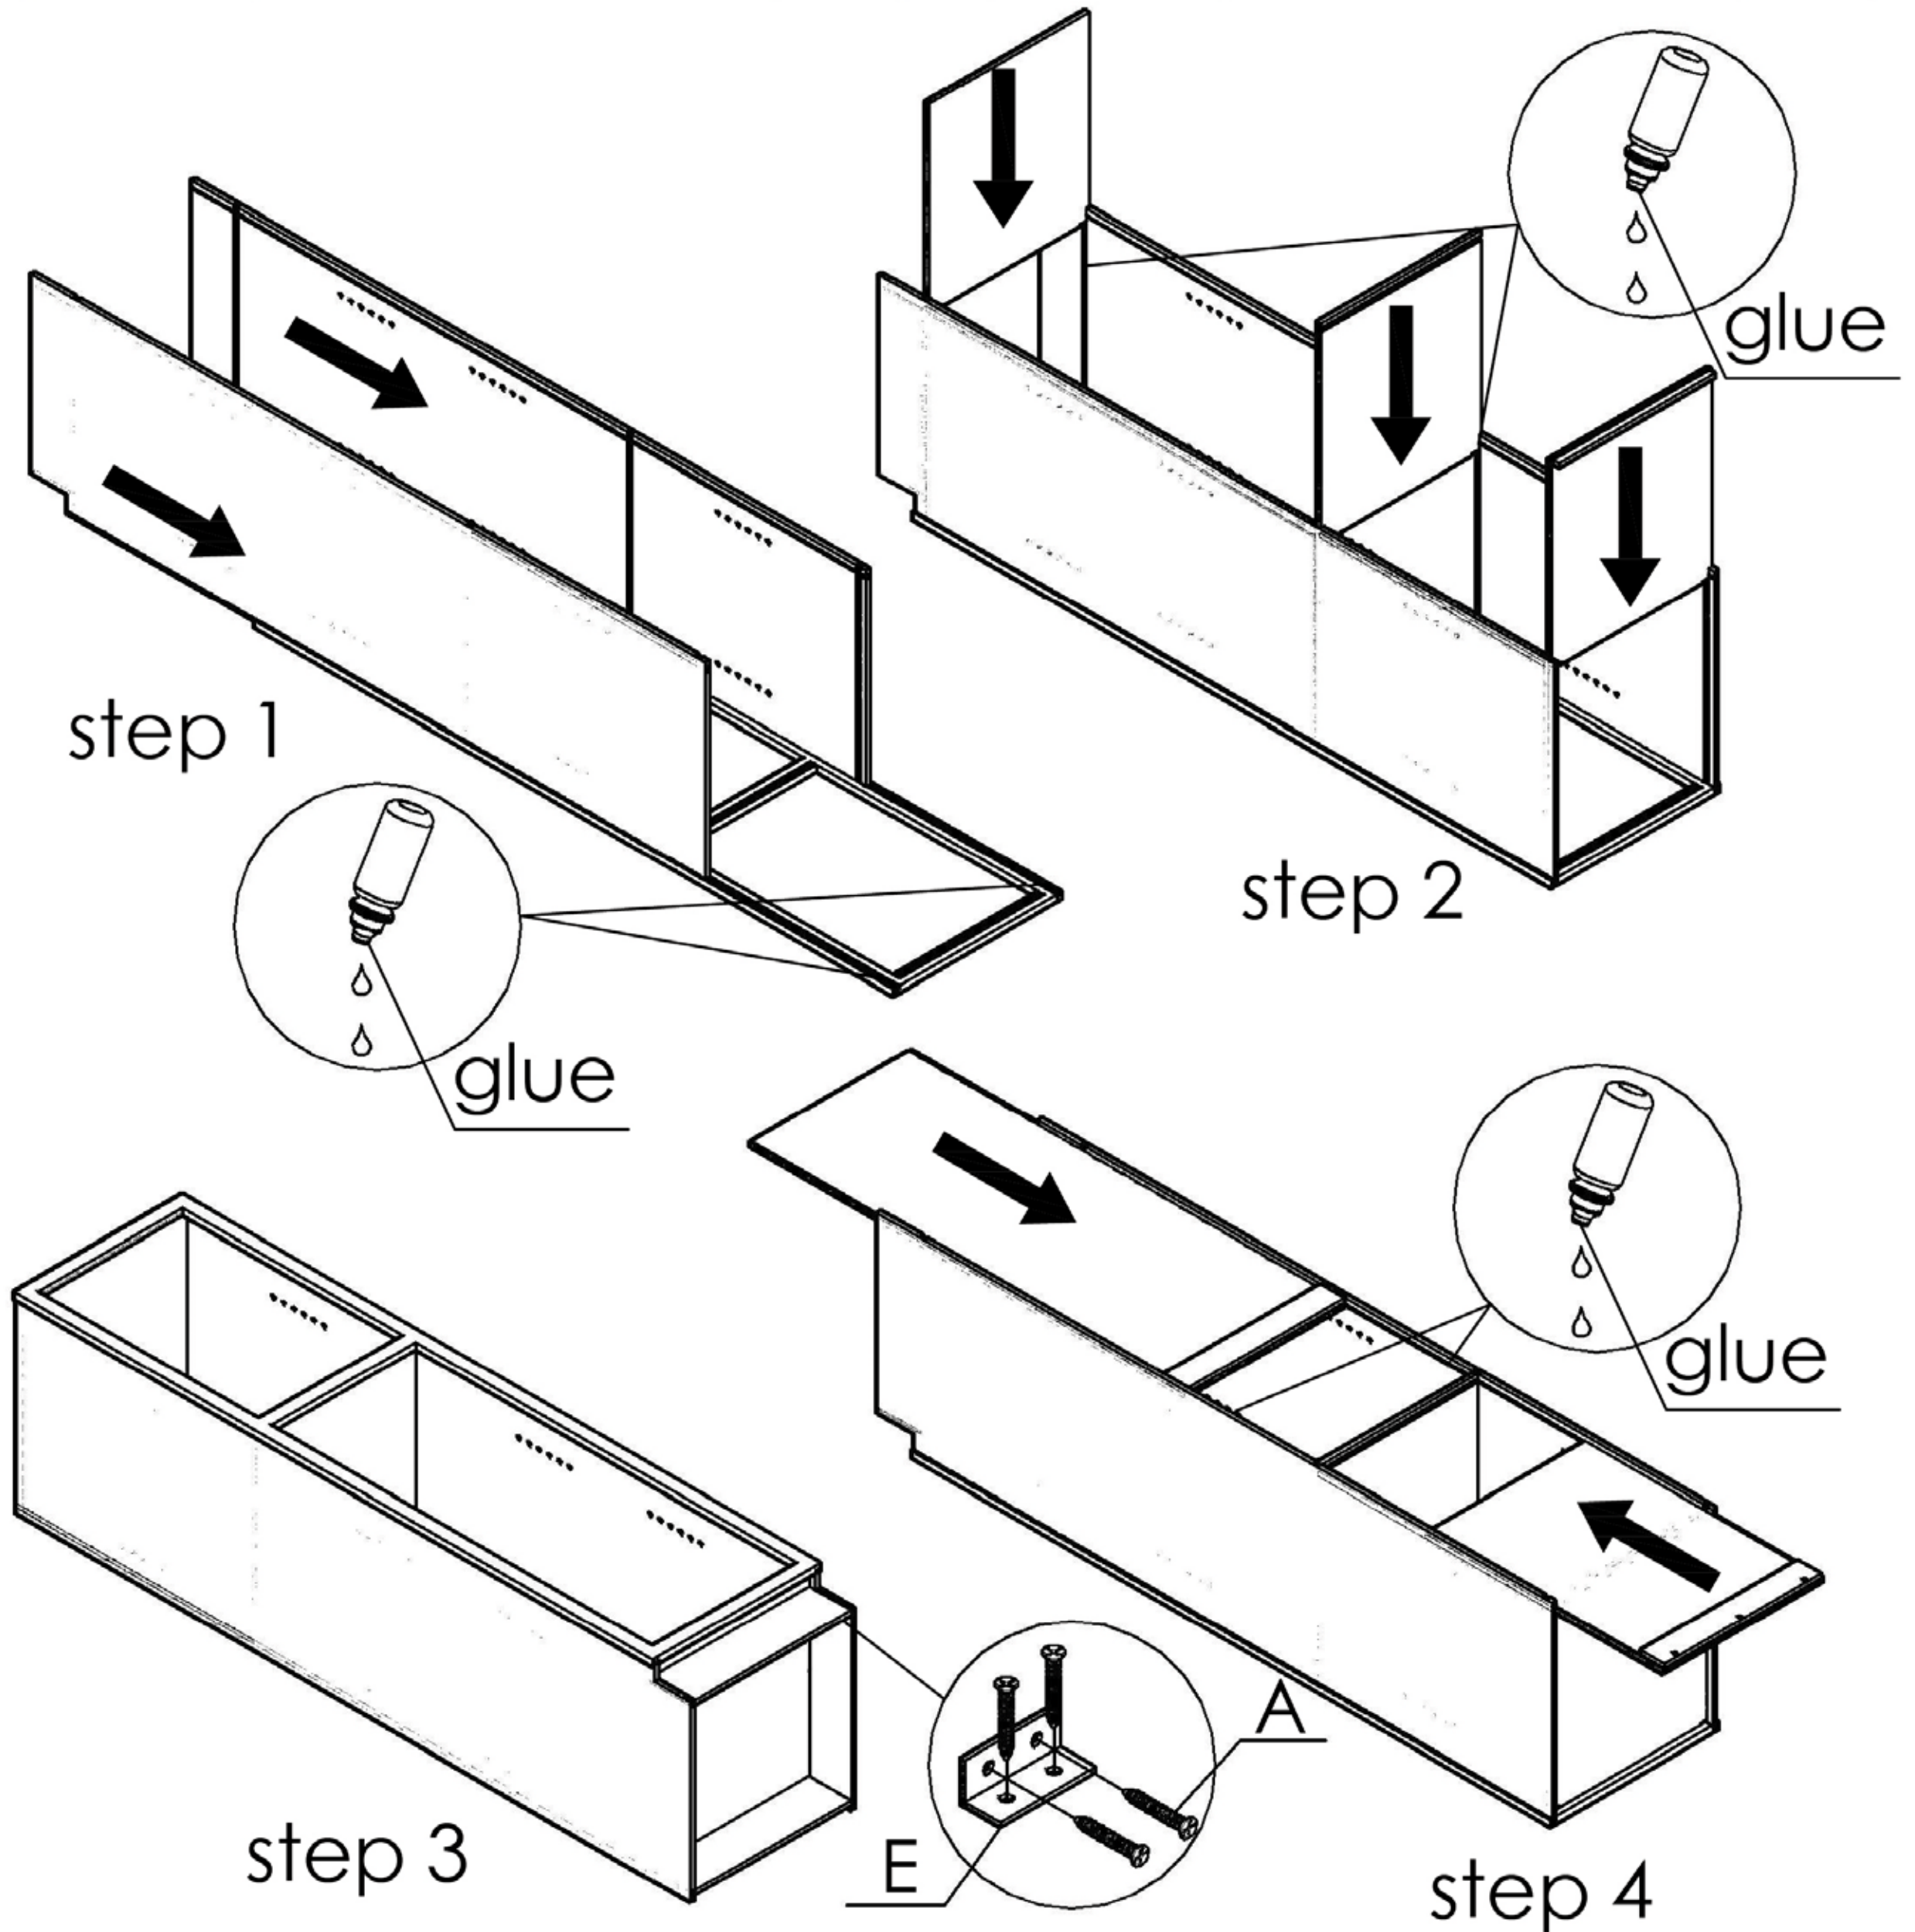

Assembly instructions

No	Picture	Specification	Qty	No	Picture	Specification	Qty
A		Screw $\varnothing 3 \times 1/2$"	32	E		Metal Clip	4
B		Screw $\varnothing 3 \times 5/8$"	10	F		Hinges	5
C		Screw $\varnothing 4 \times 5/8$"	5	G		Bumper	4
D		Screw $\varnothing 4 \times 1 \frac{3}{16}$"	3	H		Shelf Clip	20