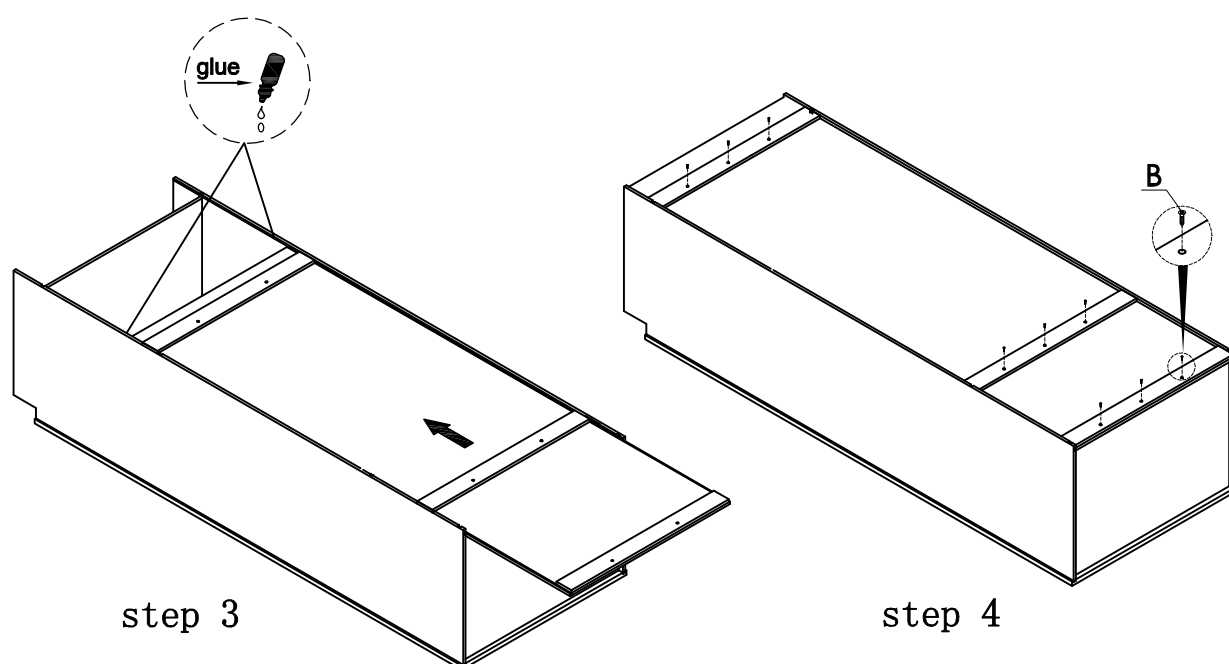

Assembly instructions

NO.	PICTURE	SIZE	QTY	NO.	PICTURE	SIZE	QTY
A		Screws $\text{Ø}3 \times 1/2''$	72	G		Hinges	4
B		Screws $\text{Ø}4 \times 1''$	9	H		Screws $\text{Ø}4 \times 3/4''$	4
C		L Bracket	6	I		Screws $\text{Ø}4 \times 5/8''$	8
D		Drawer Glides	6	J		Cleat 21 1/8"	2
E		Glide Connector	6	K		Cleat 31 5/16"	2
F		Metal Clip	18